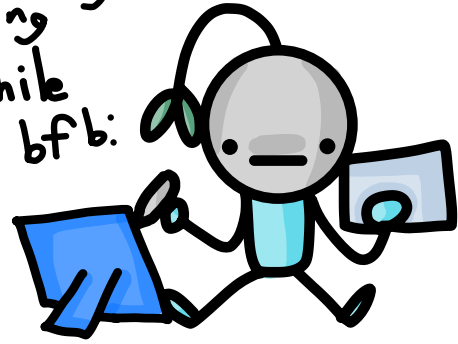

Pablo

If you watch BFDI, comment who your favorite character is! I might add you as your character in one of my other drawings!

Me literally drawing this while watching bfb:

Poor Marker, pretty much his only two friends, Foldy and Stapey, both got eliminated. I honestly feel so bad for him! Poor guy. :(

Bob/Husky

I'm Obsessed.

Does anyone wanna join a show?

Me minding my own beezwax in Roblox Only to run into this: